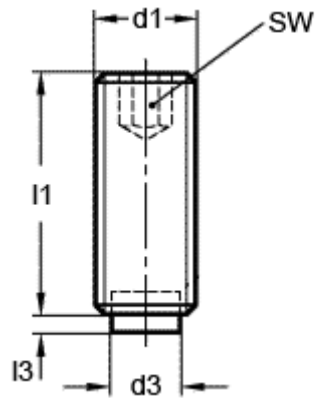

Data Sheet

Article number: 209316191

Description: E+G Grub screw, st. steel
GN 913.5-M6-20-KU

Measures

d1 = M6
d3 = 4
l1 = 20.0
l3 = 1.3
SW = 3.0